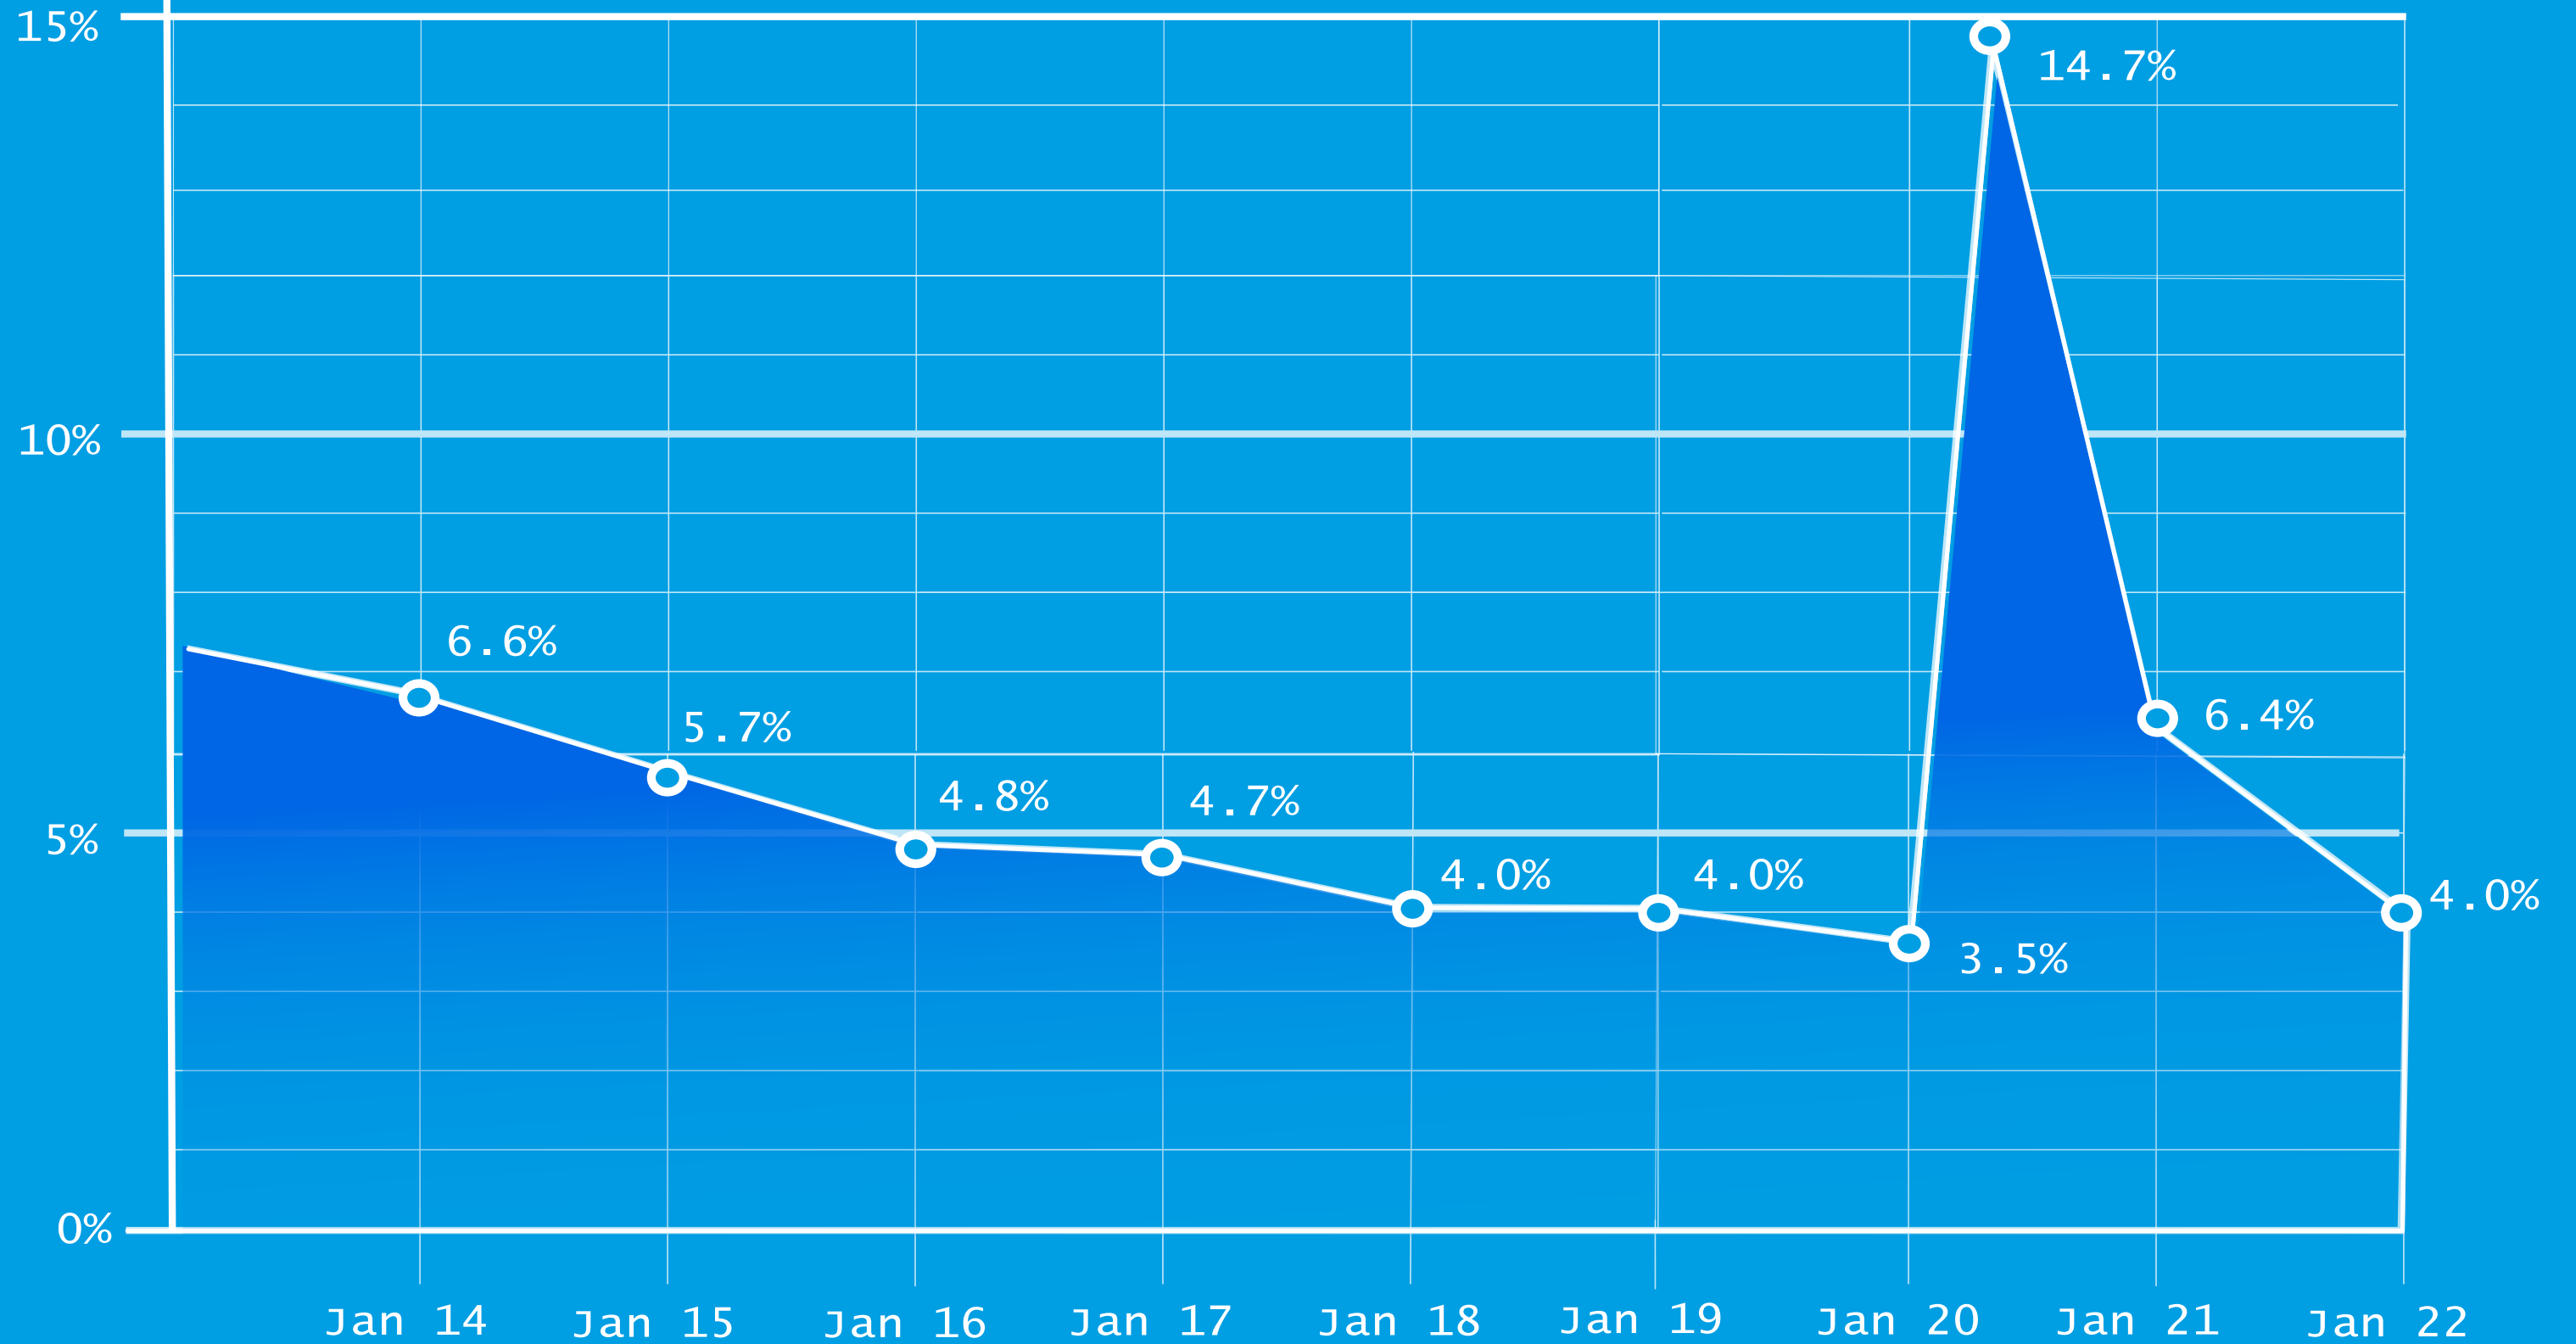

UNEMPLOYMENT RATES IN THE UNITED STATES BY YEAR

2014 - 2022

SOURCE: Created using data from Bureau of Labor Statistics
www.bls.gov/charts/employment-situation/civilian-unemployment-rate.htm